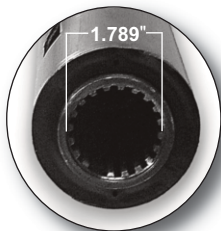

1-3/8"x 6 Spline Tractor Yoke - 540 RPM

Part #: 92-14558659:

DEERE® MODELS: 447, 449, 457, 458, 458S, 459, 467, 468, 469, 547, 557, 558, 559, 567, 568, 569

1-3/8"x 21 Spline Tractor Yoke - 1000 RPM

Part #: 92-14658659:

DEERE® MODELS: 447, 457, 468, 468S, 469, 547, 557, 568, 569

CAT 4
Fits 1 5/16"
Spline Shaft

CAT 5

Fits 1 11/16"
Spline Shaft

Interchanges with:

1-3/8"x 6 Spline Tractor Yoke - 540 RPM

Part #: 92-14503559:

DEERE® MODELS: 447, 448, 457, 467, 547, 557, 567

1-3/8"x 21 Spline Tractor Yoke - 1000 RPM

Part #: 92-14603559:

DEERE® MODELS: 467, 468, 468S, 567, 568

NOTE: Certain models (highlighted above) were originally equipped to accept either the large (1-11/16") spline or the smaller (1-5/16") spline. Please verify correct spline configuration before ordering.