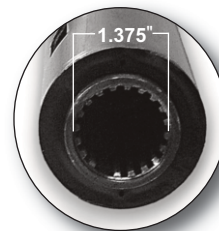

1-3/8"x 6 Spline Tractor Yoke - 540 RPM

Part #: 92-14558659:

DEERE® MODELS: 447, 449, 457, 458, 458S, 459, 467, 468, 469, 547, 557, 558, 559, 567, 568, 569

1-3/8"x 21 Spline Tractor Yoke - 1000 RPM

Part #: 92-14658659:

DEERE® MODELS: 447, 457, 468, 468S, 469, 547, 557, 568, 569

CAT 4
Fits 1 5/16"
Spline Shaft

CAT 5

Fits 1 11/16"
Spline Shaft

Interchanges with:

1-3/8"x 6 Spline Tractor Yoke - 540 RPM

Part #: 92-14503559:

DEERE® MODELS: 447, 448, 457, 467, 547, 557, 567

1-3/8"x 21 Spline Tractor Yoke - 1000 RPM

Part #: 92-14603559:

DEERE® MODELS: 467, 468, 468S, 567, 568

NOTE: Certain models (highlighted above) were originally equipped to accept either the large (1-11/16") spline or the smaller (1-5/16") spline. Please verify correct spline configuration before ordering.